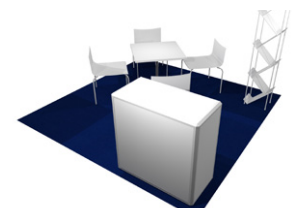

Furniture Package C