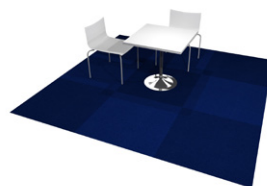

Discounted Furniture Packages

Furniture Package A	€ 88,50	1 low table, 2 chairs
Furniture Package B	€ 197,-	1 low table, 3 chairs, 1 counter (open at the back)
Furniture Package C	€ 298,-	1 low table, 4 chairs, 1 counter (open at the back), 1 brochure display

Early bird deadline Wednesday October 18, 2017

For each booking, an administration & promotion of € 165,- applies

Each booking is for 1 company. Additional companies can take part in the same stand at a charge of € 350,- per company

No stand sharing companies allowed in the Expo Pod packages

All prices are exclusive of VAT

Furniture Package A