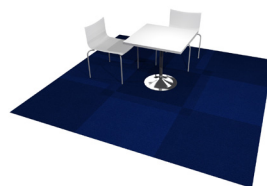

Discounted Furniture Packages

Furniture Package A	€ 88,50	1 low table, 2 chairs
Furniture Package B	€ 197,-	1 low table, 3 chairs, 1 counter (open at the back)
Furniture Package C	€ 298,-	1 low table, 4 chairs, 1 counter (open at the back), 1 brochure display

Early bird deadline Friday November 10, 2017

For each booking, an administration & promotion of € 165,- applies

Each booking is for 1 company. Additional companies can take part in the same stand at a charge of € 350,- per company

No stand sharing companies allowed in the Expo Pod packages

All prices are exclusive of VAT

Furniture Package A