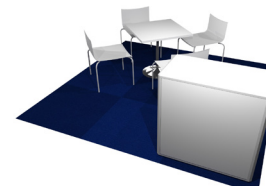

Furniture Package B