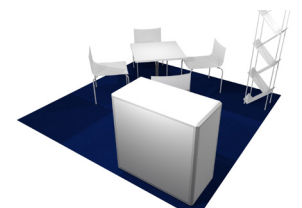

Furniture Package C